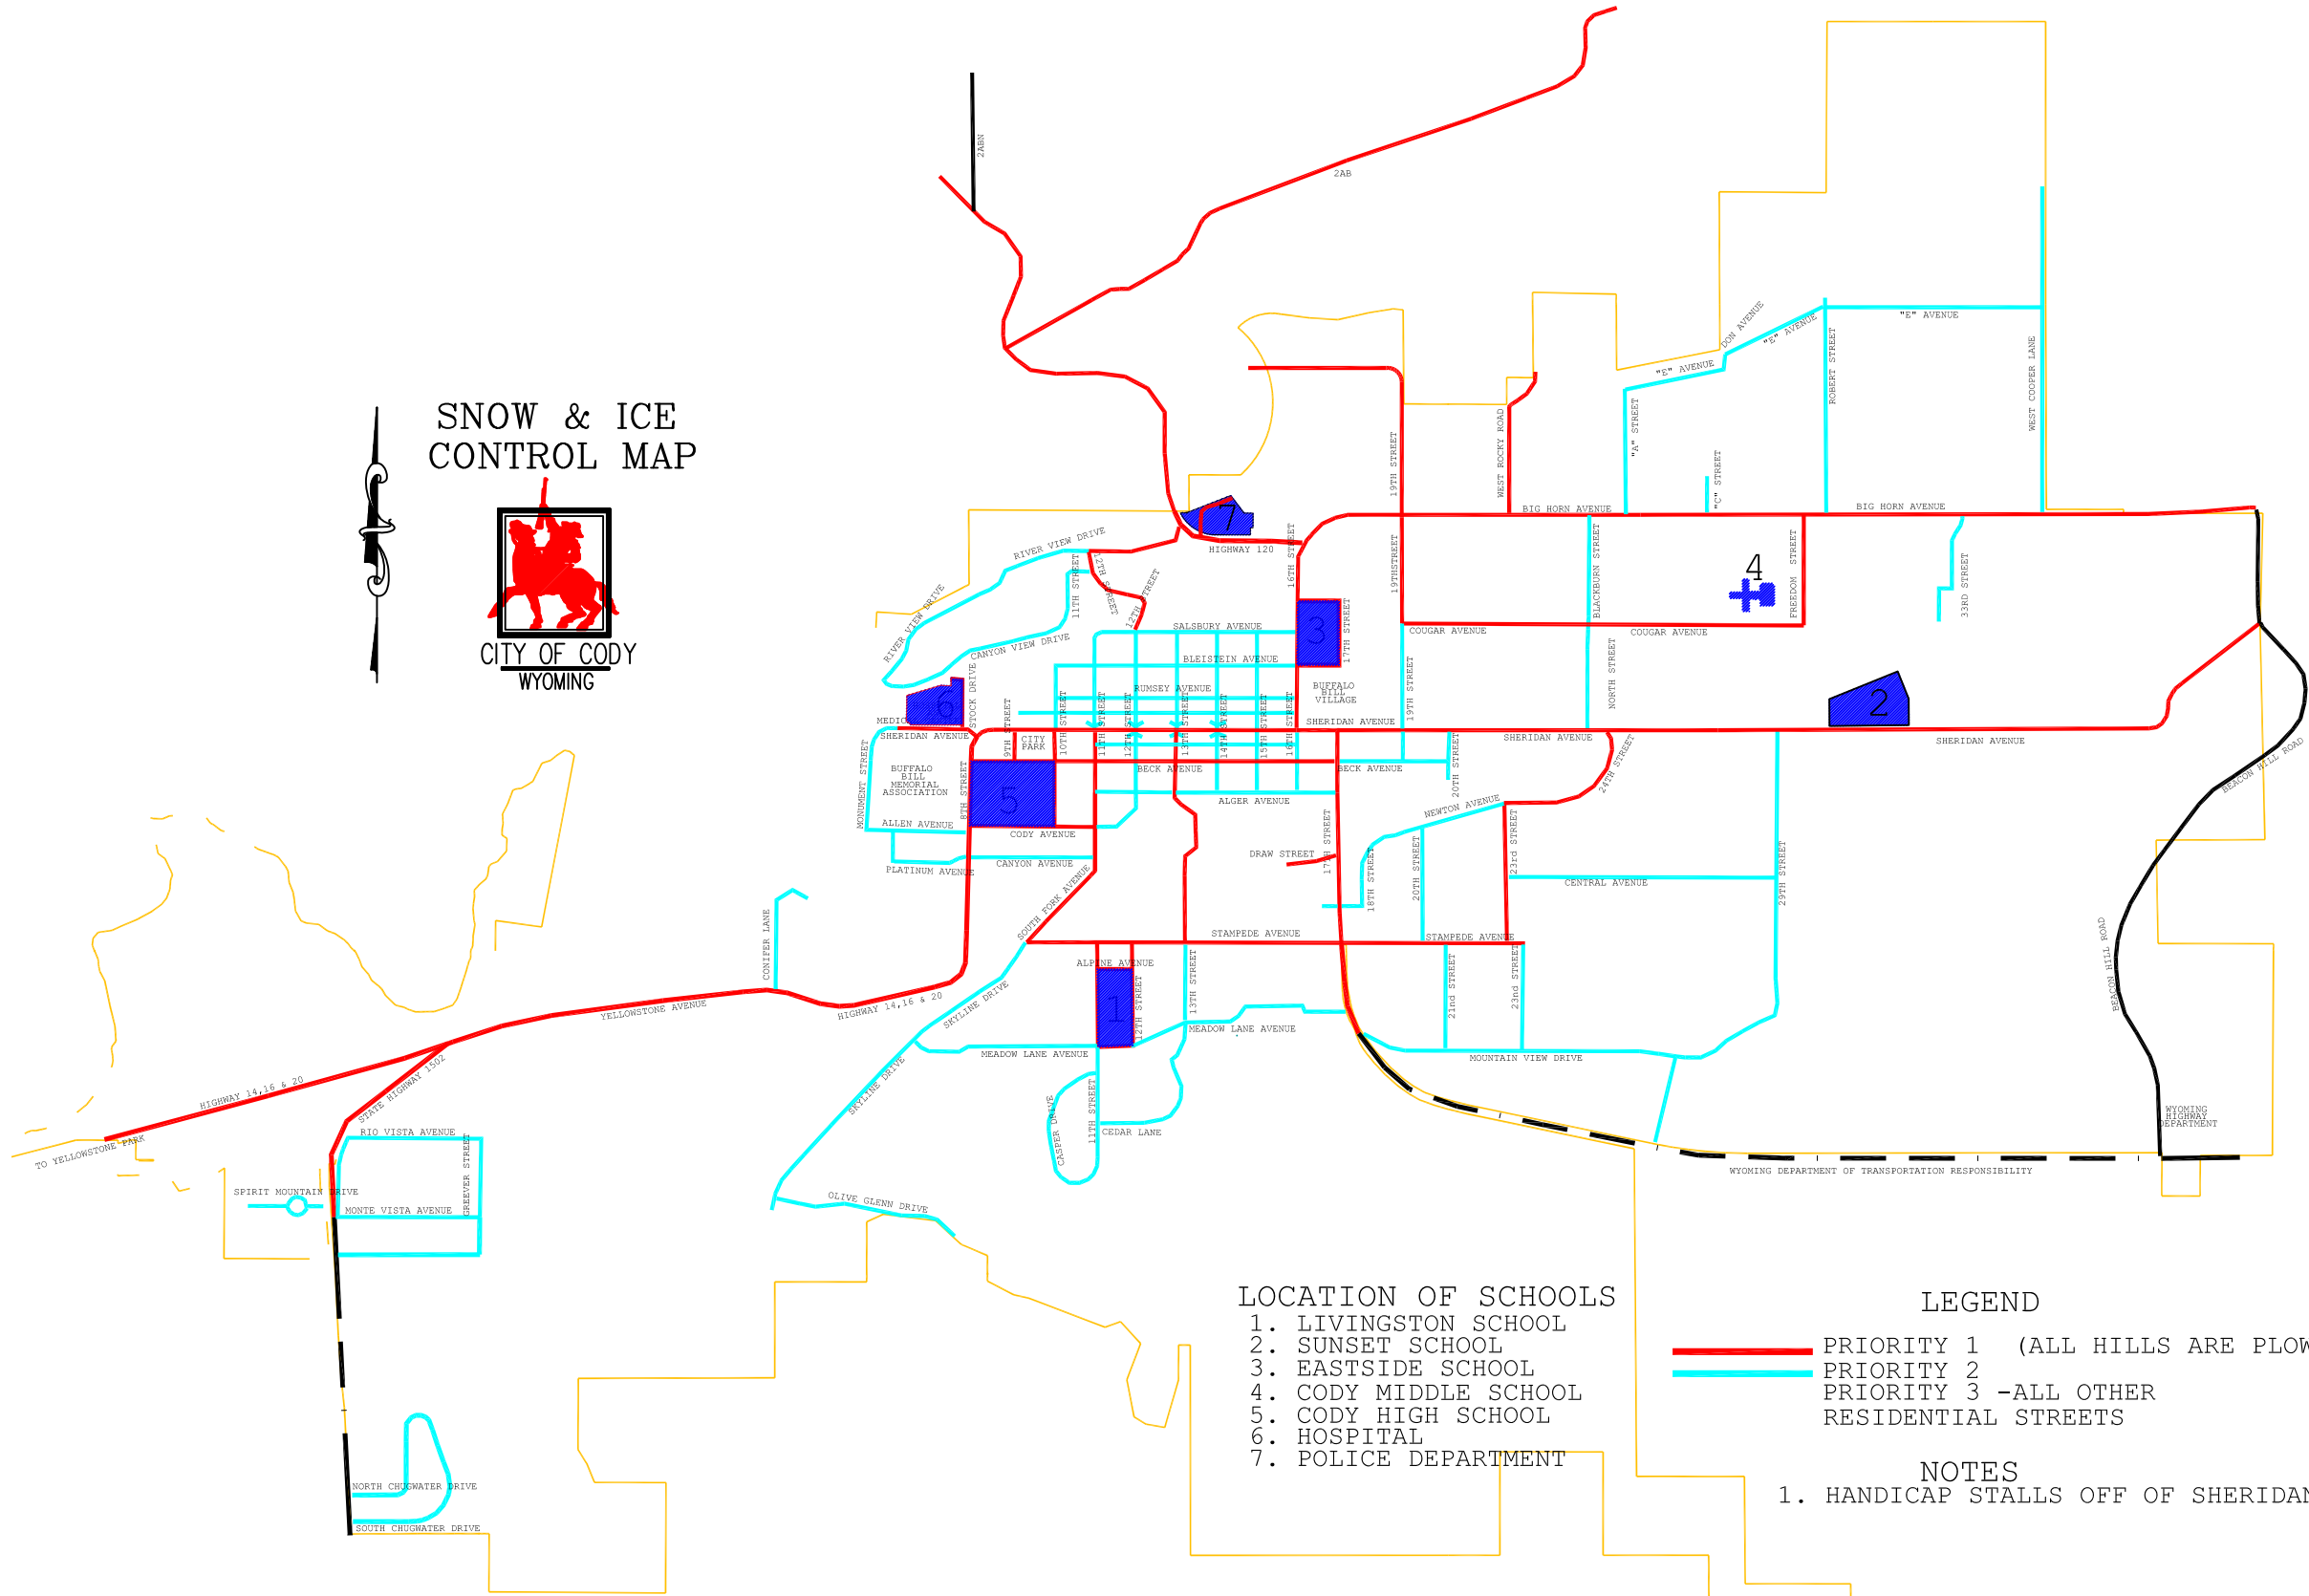

# SNOW & ICE CONTROL MAP

CITY OF CODY  
WYOMING

- LOCATION OF SCHOOLS
1. LIVINGSTON SCHOOL
  2. SUNSET SCHOOL
  3. EASTSIDE SCHOOL
  4. CODY MIDDLE SCHOOL
  5. CODY HIGH SCHOOL
  6. HOSPITAL
  7. POLICE DEPARTMENT

- LEGEND
- PRIORITY 1 (ALL HILLS ARE PLOWED FIRST)
  - PRIORITY 2
  - PRIORITY 3 -ALL OTHER
  - RESIDENTIAL STREETS

- NOTES
1. HANDICAP STALLS OFF OF SHERIDAN AVENUE 11TH-13TH

WYOMING DEPARTMENT OF TRANSPORTATION RESPONSIBILITY